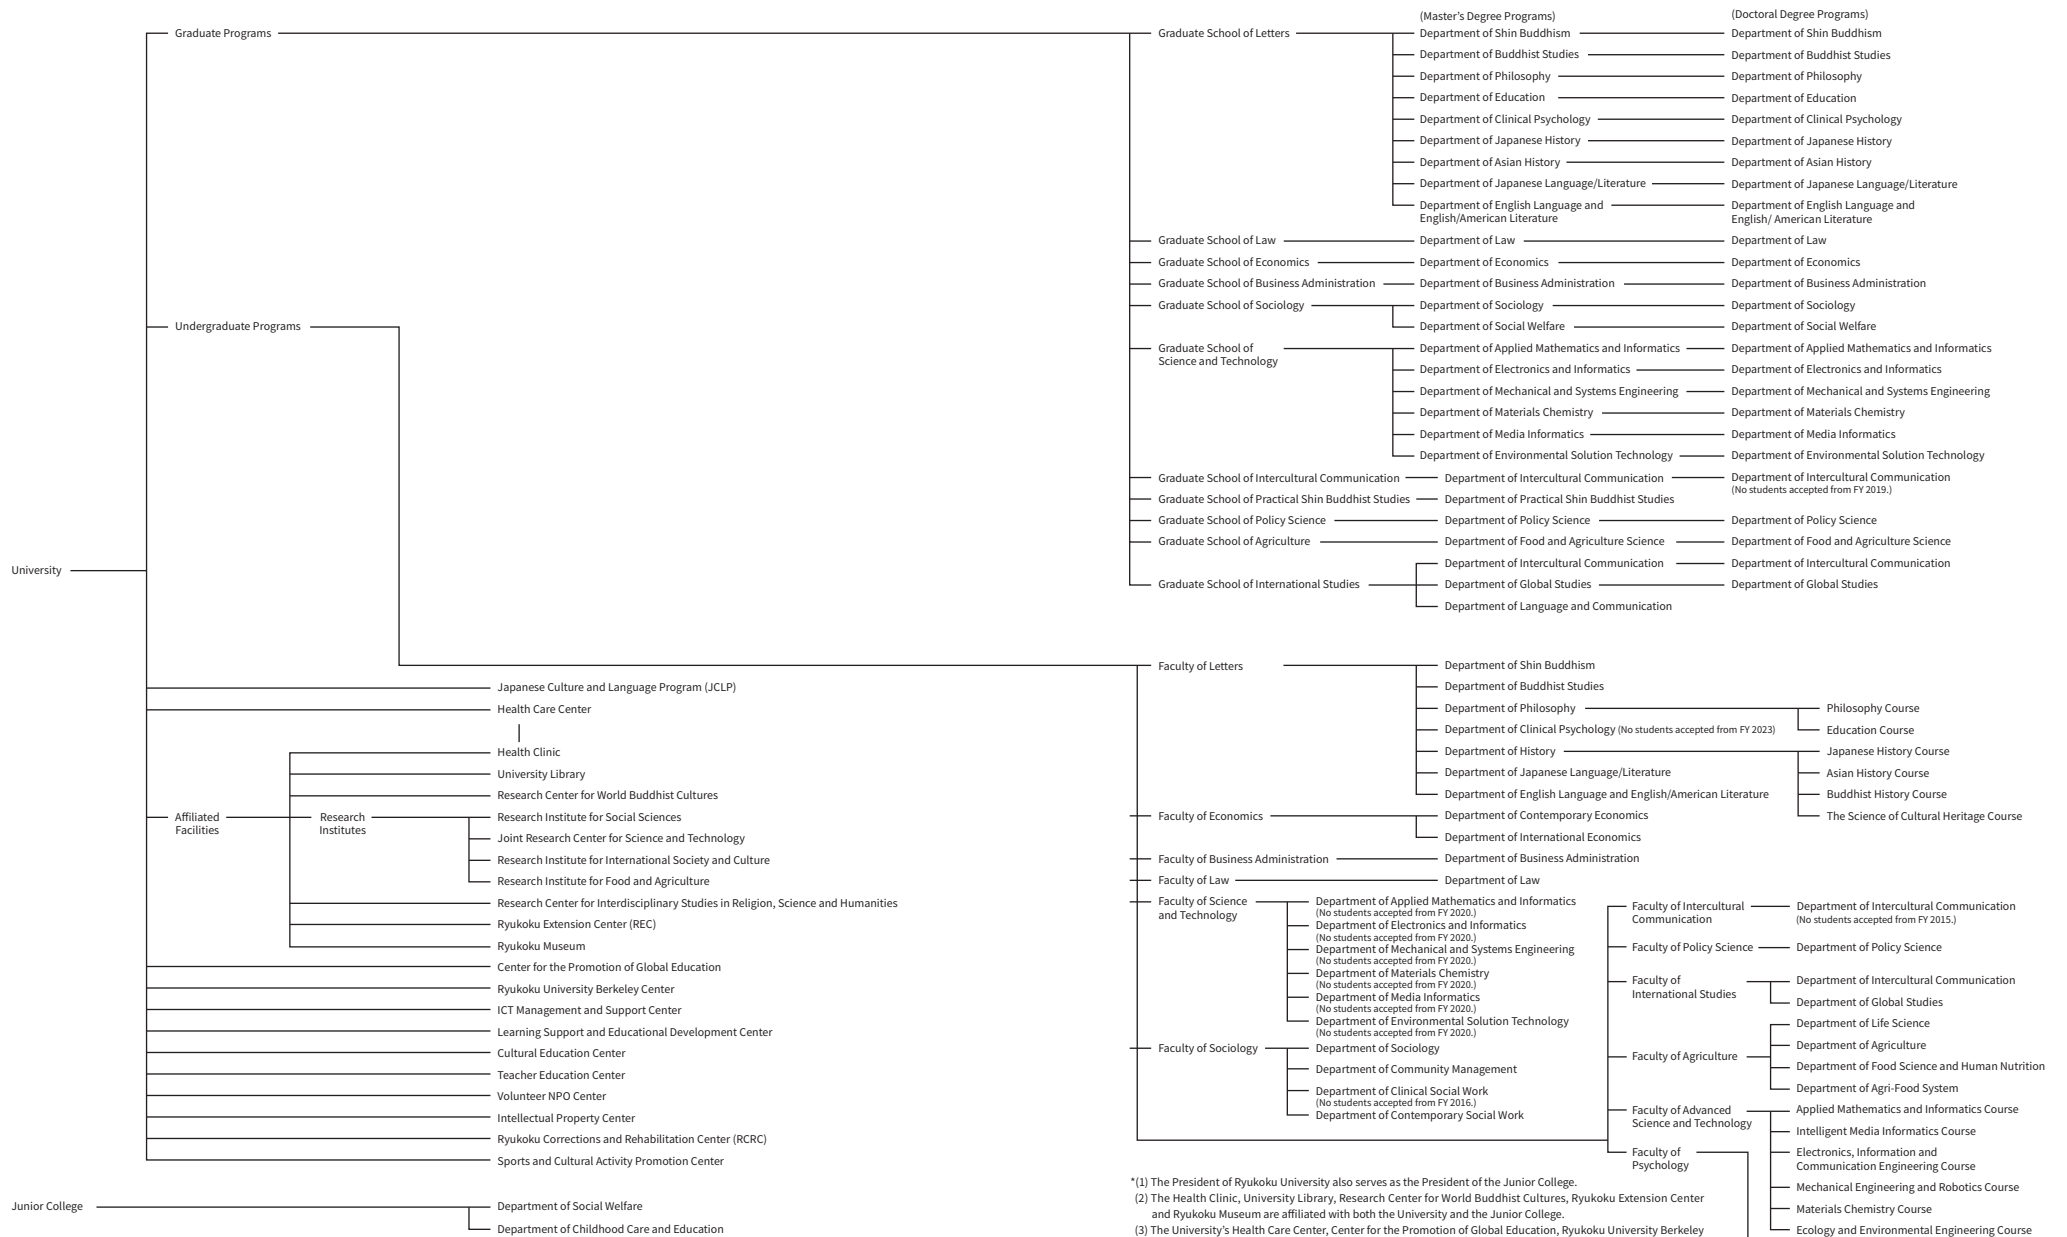

Educational and Research Organization

*(1) The President of Ryukoku University also serves as the President of the Junior College.
 (2) The Health Clinic, University Library, Research Center for World Buddhist Cultures, Ryukoku Extension Center and Ryukoku Museum are affiliated with both the University and the Junior College.
 (3) The University's Health Care Center, Center for the Promotion of Global Education, Ryukoku University Berkeley Center, ICT Management and Support Center, Learning Support and Educational Development Center, Cultural Education Center, Teacher Education Center, Volunteer NPO Center, Intellectual Property Center, Ryukoku Corrections and Rehabilitation Center (RCRC), and Sports and Cultural Activity Promotion Center, are also part of the Junior College's educational organization.